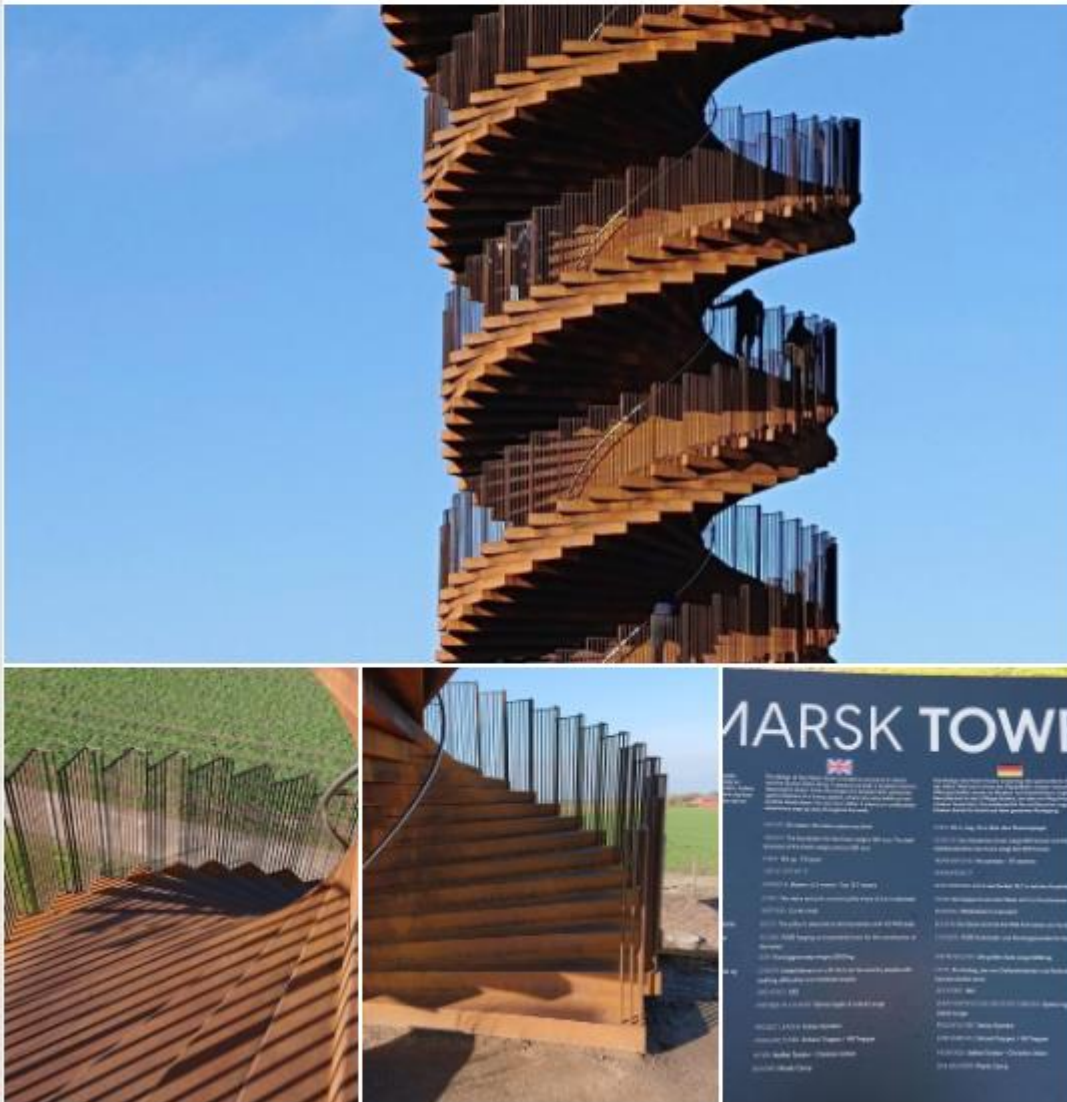

Steen Toft Jørgensen

Math Teacher at DTU Compute (Technical University of Denmark). Ansat som ...

4d • Redigeret •

New tower Marsktårnet (Marsk Tower) with a good look over the flat landscape Vadehavet (The Wadden Sea).

The tower is a double helix with 146 steps up, and 131 down.

The tower is located in the southwest of Jutland in Denmark. It opened in the summer of 2021.

I visited the tower Sunday (3 days ago).

👍 16 • 1 kommentar